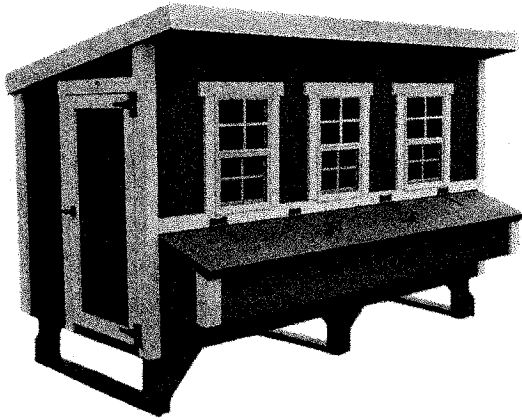

Chicken Coop Retail Price List

<p>Small Coop 34" L x 45" W x 54 – 1/2" H Houses Up to 5 Chickens</p>  A small wooden chicken coop with a gabled roof, a window on the side, and a ramp leading to a nesting box at the bottom.	<p>Retail Price:</p> <p>\$1,299.00</p>
<p>Medium Coop 50-1/4" L x 52-1/2" W x 62-1/4" H Houses up to 10 Chickens</p>  A medium-sized wooden chicken coop with a gabled roof, a window, and a nesting box.	<p>Retail Price:</p> <p>\$1,599.00</p>
<p>Large Coop 74" L x 60" W x 72-1/2" H Houses up to 15 Chickens</p>  A large wooden chicken coop with a gabled roof, two windows, and a nesting box.	<p>Retail Price:</p> <p>\$2,199.00</p>

XL Coop

98" L x 60" W x 72-1/2" H
Houses up to 20 Chickens

Retail Price:

\$3,199.00

Coop-In-A-Box

83" L x 45" W x 54 -1/2" H
Houses up to 5 Chickens

Retail Price:

\$999.00