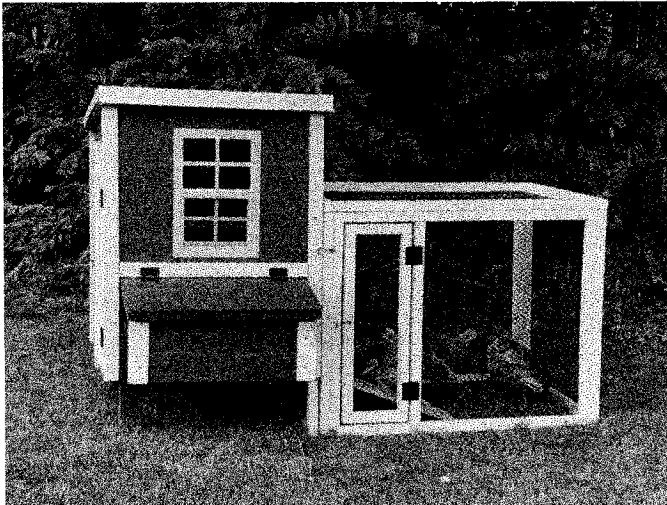

Chicken Coop Retail Price List

<p>Small Coop 34" L x 45" W x 54 – 1/2" H Houses Up to 5 Chickens</p>  A small wooden chicken coop with a gabled roof, a window on the side, and a ramp leading to a nesting box at the bottom.	<p>Retail Price:</p> <p>\$1,299.00</p>
<p>Medium Coop 50-1/4" L x 52-1/2" W x 62-1/4" H Houses up to 10 Chickens</p>  A medium-sized wooden chicken coop with a gabled roof, a window, and a nesting box.	<p>Retail Price:</p> <p>\$1,599.00</p>
<p>Large Coop 74" L x 60" W x 72-1/2" H Houses up to 15 Chickens</p>  A large wooden chicken coop with a gabled roof, two windows, and a nesting box.	<p>Retail Price:</p> <p>\$2,199.00</p>

XL Coop

98" L x 60" W x 72-1/2" H
Houses up to 20 Chickens

Retail Price:

\$3,199.00

Coop-In-A-Box

83" L x 45" W x 54 -1/2" H
Houses up to 5 Chickens

Retail Price:

\$999.00